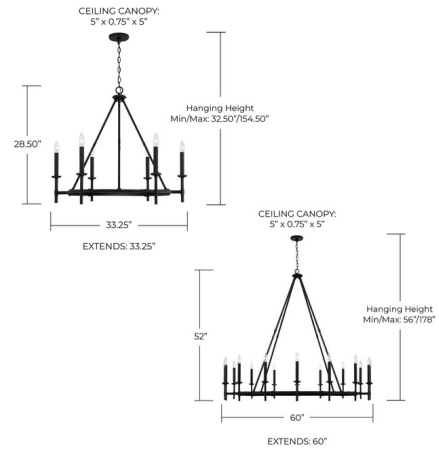

### Specifications

COLOR	N/A
BODY FINISH	Black Iron
WATTAGE	54W
DIMMER	Standard 120V
DIMENSIONS	33.25"W x 28.5"H x 33.25"D
BULB NOT INCLUDED	6 x B10/Candelabra (E12)/9W/120V LED
COUNTRY OF ORIGIN	China