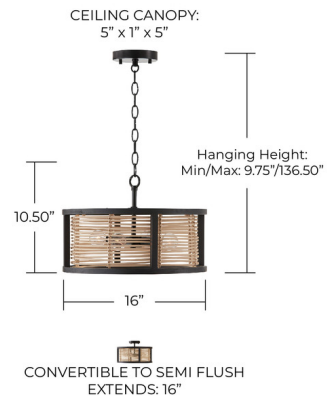

CLICK TO VIEW PRODUCT

Notes: