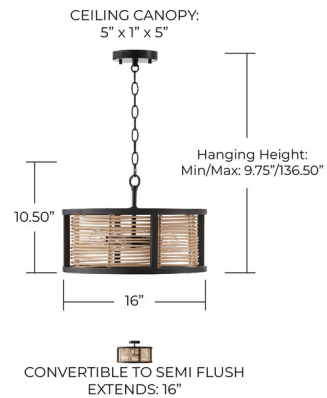

### Description

Modern flair meets timeless style with the Rico Dual Mount Pendant. Whether hung as a pendant or semi-flush, the organic elements of mango wood in a Flat Black finish and hand-arranged rattan has classic charm with artisan appeal.

### Specifications

COLOR	Natural
BODY FINISH	Black
WATTAGE	36W
DIMMER	Standard 120V
DIMENSIONS	16"W x 10.5"H x 16"D
BULB NOT INCLUDED	4 x G16.5/Candelabra (E12)/9W/120V LED
COUNTRY OF ORIGIN	India

Shown in black / natural