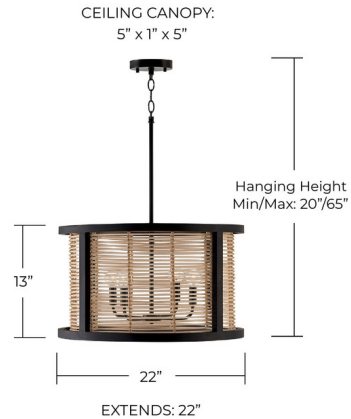

Lightology

lightology.com
866-954-4489
05-21-26

Project: _____
 Company: _____
 Location: _____ Fixture Type: _____
 SPEC #: **CPT1245452**
 Approved On: _____ Approved By: _____

Rico Pendant By Capital Lighting

Shown in black / rattan

Specifications

COLOR	Rattan
BODY FINISH	Black
WATTAGE	36W
DIMMER	Standard 120V
DIMENSIONS	22"W x 13"H x 22"D
BULB NOT INCLUDED	4 x G16.5/Candelabra (E12)/9W/120V LED
COUNTRY OF ORIGIN	India

Technical Information

PRODUCT DIMENSIONS Downrods Included: 1-6", 1-12", 1-18" Stems and 12" of Chain

CLICK TO VIEW PRODUCT

Notes: