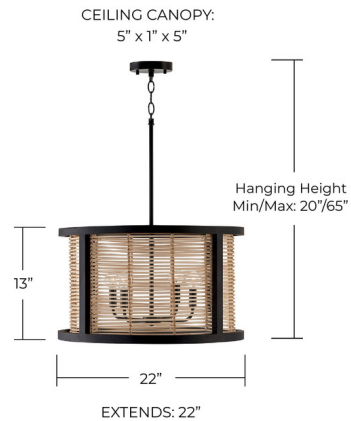

Specifications

COLOR	Rattan
BODY FINISH	Black
WATTAGE	36W
DIMMER	Standard 120V
DIMENSIONS	22"W x 13"H x 22"D
BULB NOT INCLUDED	4 x G16.5/Candelabra (E12)/9W/120V LED
COUNTRY OF ORIGIN	India

Technical Information

PRODUCT DIMENSIONS Downrods Included: 1-6", 1-12", 1-18" Stems and 12" of Chain

Shown in black / rattan

CLICK TO VIEW PRODUCT

Notes: