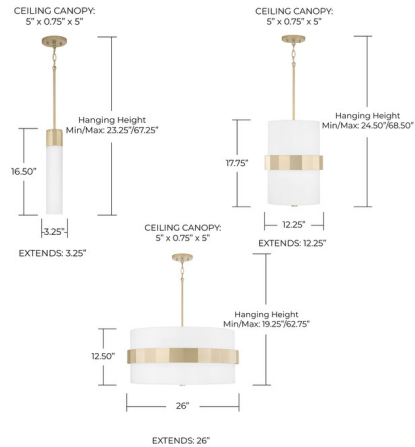

Specifications

COLOR	Soft White
BODY FINISH	Soft Gold
WATTAGE	17W
DIMMER	Standard 120V
DIMENSIONS	3.25"W x 16.5"H
BULB NOT INCLUDED	1 x T8/Medium (E26)/17W/120V LED
COUNTRY OF ORIGIN	China

Technical Information

PRODUCT DIMENSIONS Downrods Included: 1-6", 1-12", 1-18" Stems and 12" of Chain

Shown in soft gold / soft white

CLICK TO VIEW PRODUCT

Notes: