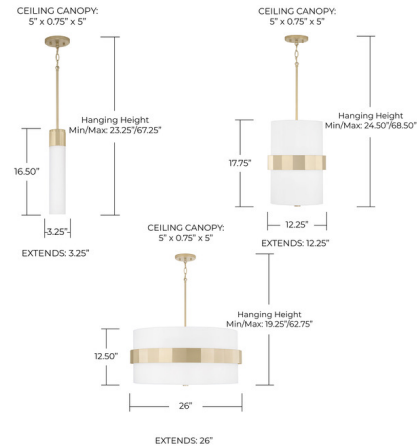

Specifications

COLOR Soft White
 BODY FINISH Soft Gold
 WATTAGE 17W
 DIMMER Standard 120V
 DIMENSIONS 3.25"W x 16.5"H
 BULB NOT INCLUDED 1 x T8/Medium (E26)/17W/120V LED
 COUNTRY OF ORIGIN China

Technical Information

PRODUCT DIMENSIONS Downrods Included: 1-6", 1-12", 1-18" Stems and 12" of Chain

Shown in soft gold / soft white

CLICK TO VIEW PRODUCT

Notes: