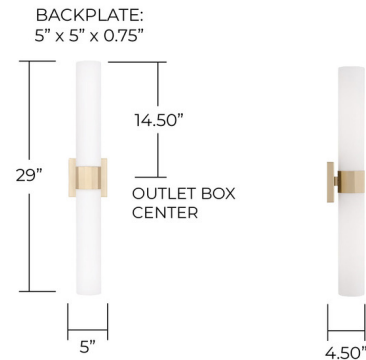

Description

Sophisticated and stunning, the Sutton 2-Light Wall Sconce puts a tailored touch on a simple form. The champagne sheen of Soft Gold faceted band anchors the two frosted glass shades for elevated elegance. Can be mounted in a vertical or horizontal position.

Specifications

COLOR Soft White
BODY FINISH Soft Gold
WATTAGE 34W
DIMMER Standard 120V
DIMENSIONS 5"W x 29"H x 4.5"D
BULB NOT INCLUDED 2 x T8/Medium (E26)/17W/120V LED
COUNTRY OF ORIGIN China

Shown in soft gold / soft white