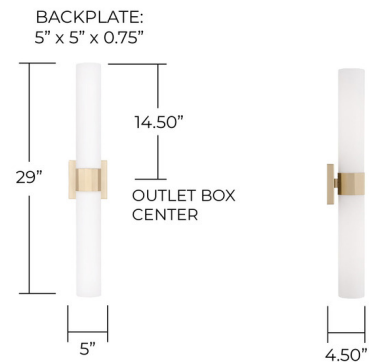

Description

Sophisticated and stunning, the Sutton 2-Light Wall Sconce puts a tailored touch on a simple form. The champagne sheen of Soft Gold faceted band anchors the two frosted glass shades for elevated elegance. Can be mounted in a vertical or horizontal position.

Specifications

COLOR Soft White
BODY FINISH Soft Gold
WATTAGE 34W
DIMMER Standard 120V
DIMENSIONS 5"W x 29"H x 4.5"D
BULB NOT INCLUDED 2 x T8/Medium (E26)/17W/120V LED
COUNTRY OF ORIGIN China

Shown in soft gold / soft white