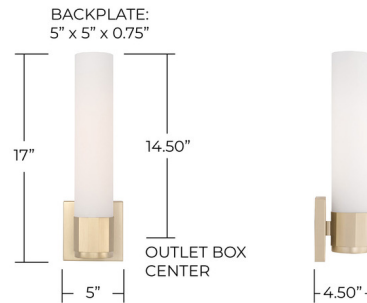

Lightology

lightology.com
866-954-4489
06-30-26

Project: _____

Company: _____

Location: _____ Fixture Type: _____

SPEC #: **CPT1245464**

Approved On: _____ Approved By: _____

Sutton Wall Sconce By Capital Lighting

Description

Sophisticated and stunning, the Sutton Wall Sconce puts a tailored touch on a simple form. The champagne sheen of the Soft Gold faceted band complements the frosted glass for elevated elegance. Can be mounted up or down.

Shown in soft gold / soft white

Specifications

COLOR	Soft White
BODY FINISH	Soft Gold
WATTAGE	17W
DIMMER	Standard 120V
DIMENSIONS	5"W x 17"H x 4.5"D
BULB NOT INCLUDED	1x T8/Medium (E26)/17W/120V LED
COUNTRY OF ORIGIN	China