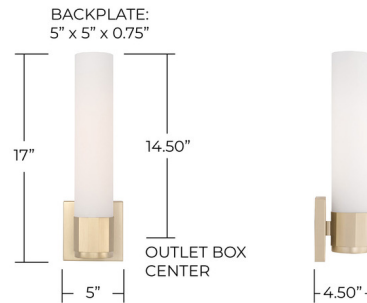

Lightology

lightology.com
866-954-4489
04-23-26

Project: _____

Company: _____

Location: _____ Fixture Type: _____

SPEC #: **CPT1245464**

Approved On: _____ Approved By: _____

Sutton Wall Sconce By Capital Lighting

Description

Sophisticated and stunning, the Sutton Wall Sconce puts a tailored touch on a simple form. The champagne sheen of the Soft Gold faceted band complements the frosted glass for elevated elegance. Can be mounted up or down.

Shown in soft gold / soft white

Specifications

COLOR	Soft White
BODY FINISH	Soft Gold
WATTAGE	17W
DIMMER	Standard 120V
DIMENSIONS	5"W x 17"H x 4.5"D
BULB NOT INCLUDED	1x T8/Medium (E26)/17W/120V LED
COUNTRY OF ORIGIN	China