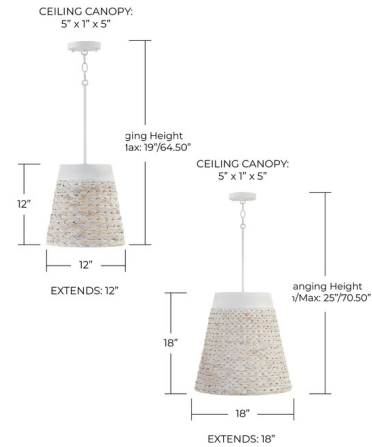

Description

The soft style and timeless texture create the Tallulah Pendant. The classic cone silhouette is given a fresh transformation with the hand-braided water hyacinth and band of mango wood.

Shown in white wash

Specifications

COLOR	N/A
BODY FINISH	White Wash
WATTAGE	17W
DIMMER	Standard 120V
DIMENSIONS	12"W x 12"H x 12"D
BULB NOT INCLUDED	1 x G25/Medium (E26)/17W/120V LED
COUNTRY OF ORIGIN	India

Technical Information

PRODUCT DIMENSIONS Downrods Included: 1-6", 1-12", 1-18" Stems and 12" of Chain

CLICK TO VIEW PRODUCT

Notes: