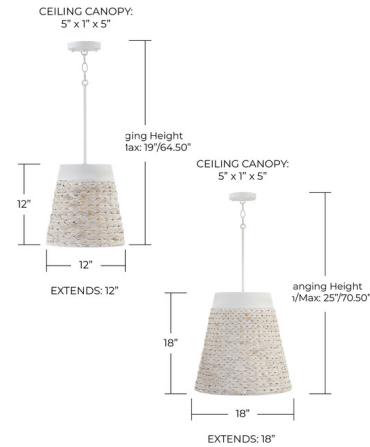

## Tallulah Pendant By Capital Lighting

Shown in white wash

### Specifications

COLOR	N/A
BODY FINISH	White Wash
WATTAGE	17W
DIMMER	Standard 120V
DIMENSIONS	12"W x 12"H x 12"D
BULB NOT INCLUDED	1 x G25/Medium (E26)/17W/120V LED
COUNTRY OF ORIGIN	India

### Technical Information

PRODUCT DIMENSIONS Downrods Included: 1-6", 1-12", 1-18" Stems and 12" of Chain

CLICK TO VIEW PRODUCT

Notes: