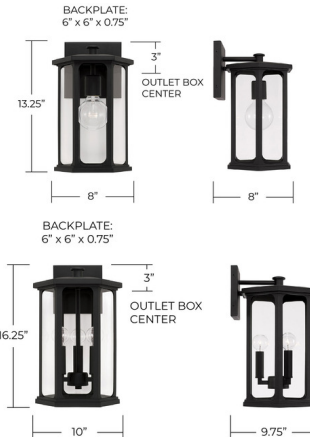

Shown in black / clear

Specifications

COLOR	Clear
BODY FINISH	Black
WATTAGE	17W
DIMMER	Standard 120V
DIMENSIONS	8"W x 13.25"H x 8"D
BULB NOT INCLUDED	1 x G25/Medium (E26)/17W/120V LED
COUNTRY OF ORIGIN	China

CLICK TO VIEW PRODUCT

Notes: