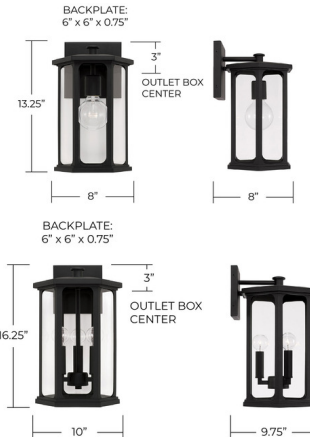

### Description

Create a well-rounded welcome with the Walton Outdoor Wall Lantern. It accents the soft curves and hexagonal shape for a fresh take on traditional forms. Part of our Rain or Shine Collection.

### Specifications

COLOR	Clear
BODY FINISH	Black
WATTAGE	17W
DIMMER	Standard 120V
DIMENSIONS	8"W x 13.25"H x 8"D
BULB NOT INCLUDED	1 x G25/Medium (E26)/17W/120V LED
COUNTRY OF ORIGIN	China

CLICK TO VIEW PRODUCT