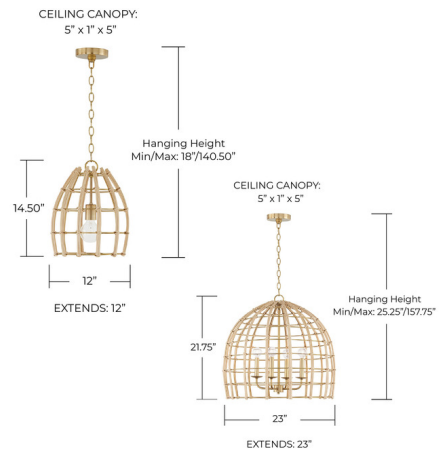

## Wren Dome Pendant By Capital Lighting

### Specifications

COLOR	Rattan Brown
BODY FINISH	Matte Brass
WATTAGE	17W
DIMMER	Standard 120V
DIMENSIONS	12"W x 14.5"H x 12"D
BULB NOT INCLUDED	1 x G25/Medium (E26)/17W/120V LED
COUNTRY OF ORIGIN	India