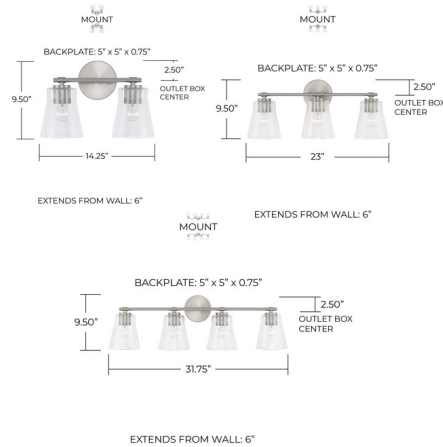

### Specifications

COLOR	Clear Seeded
BODY FINISH	Matte Black
WATTAGE	34W
DIMMER	Standard 120V
DIMENSIONS	14.25\"W x 9.5\"H x 6\"D
BULB NOT INCLUDED	2 x A15/Medium (E26)/17W/120V LED
COUNTRY OF ORIGIN	China