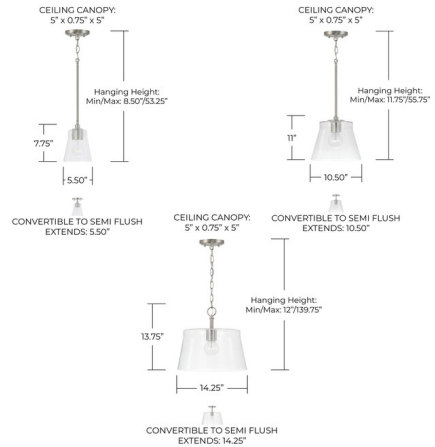

Description

Simple and sleek, the Baker Dual Mount Pendant for Homeplace Lighting brings standout style to signature pieces. Whether hung as a pendant or semi-flush, it beautifully accents the tapered seeded glass for versatility and sophistication.

Specifications

COLOR Clear Seeded
BODY FINISH Matte Black
WATTAGE 100W
DIMMER Standard 120V
DIMENSIONS 5.5"W x 7.75"H x 5.5"D
BULB NOT INCLUDED 1 x A19/Medium (E26)/100W/120V Incandescent
OTHER BULB OPTIONS 1 x A19/Medium (E26)/120V LED
COUNTRY OF ORIGIN China

Technical Information

PRODUCT DIMENSIONS Downrods Included: 2-6", 2-12" Stems and 6" Chain

Shown in matte black / clear seeded

CLICK TO VIEW PRODUCT

Notes: