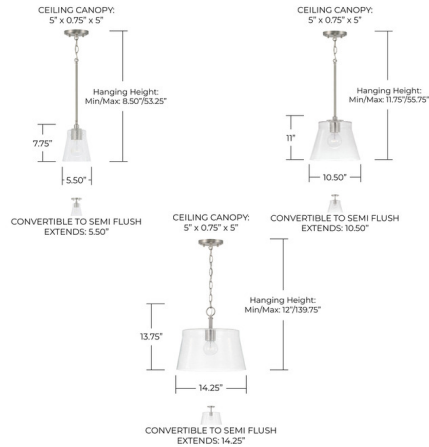

Description

Simple and sleek, the Baker Dual Mount Pendant for Homeplace Lighting brings standout style to signature pieces. Whether hung as a pendant or semi-flush, it beautifully accents the tapered seeded glass for versatility and sophistication.

Specifications

COLOR Clear Seeded
 BODY FINISH Matte Black
 WATTAGE 100W
 DIMMER Standard 120V
 DIMENSIONS 5.5"W x 7.75"H x 5.5"D
 BULB NOT INCLUDED 1 x A19/Medium (E26)/100W/120V Incandescent
 OTHER BULB OPTIONS 1 x A19/Medium (E26)/120V LED
 COUNTRY OF ORIGIN China

Technical Information

PRODUCT DIMENSIONS Downrods Included: 2-6", 2-12" Stems and 6" Chain

Shown in matte black / clear seeded

CLICK TO VIEW PRODUCT

Notes: