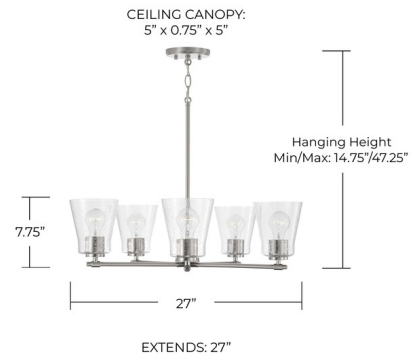

Description

Simple and sleek, the Baker Chandelier for Homeplace Lighting brings standout style to signature pieces. The beautiful finishes accent the tapered seeded glass for versatility and sophistication.

Specifications

COLOR Clear Seeded
BODY FINISH Brushed Nickel
WATTAGE 85W
DIMMER Standard 120V
DIMENSIONS 27"W x 7.75"H x 27"D
BULB NOT INCLUDED 5 x A19/Medium (E26)/17W/120V LED
COUNTRY OF ORIGIN China

Technical Information

PRODUCT DIMENSIONS Downrods Included: 2-6", 2-12" Stems and 6" Chain

Notes:

Shown in brushed nickel / clear seeded

CLICK TO VIEW PRODUCT