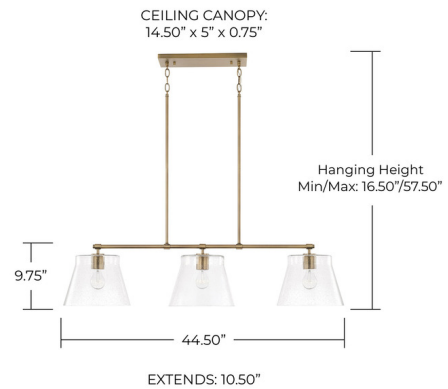

### Specifications

COLOR . . . . . Clear Seeded  
BODY FINISH . . . . . Matte Black  
WATTAGE . . . . . 300W  
DIMMER . . . . . Standard 120V  
DIMENSIONS . . . . . 44.5"L x 10.5"W x 9.75"H  
BULB NOT INCLUDED . . . . . 3 x A19/Medium (E26)/100W/120V Incandescent  
OTHER BULB OPTIONS . . . . . 3 x A19/Medium (E26)/120V LED  
COUNTRY OF ORIGIN . . . . . China

### Technical Information

PRODUCT DIMENSIONS . . . . Downrods Included: 2-6", 2-12" Stems and 6" Chain

Notes:

Shown in matte black / clear seeded

CLICK TO VIEW PRODUCT