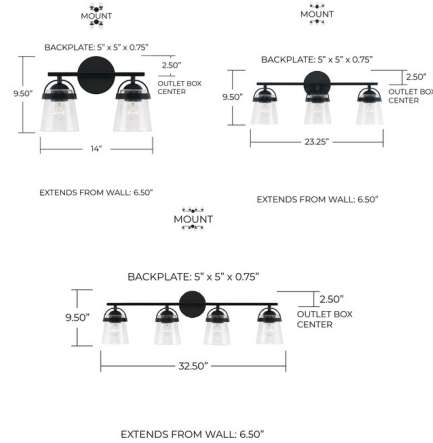

Description

Chic curves and clean lines create the Madison Bathroom Vanity Light for Homeplace Lighting. Can be mounted up or down.

Shown in matte black / clear seeded

Specifications

COLOR	Clear Seeded
BODY FINISH	Matte Black
WATTAGE	200W
DIMMER	Standard 120V
DIMENSIONS	14"W x 9.5"H x 6.5"D
BULB NOT INCLUDED	2 x A19/Medium (E26)/100W/120V Incandescent
OTHER BULB OPTIONS	2 x A19/Medium (E26)/120V LED
COUNTRY OF ORIGIN	China