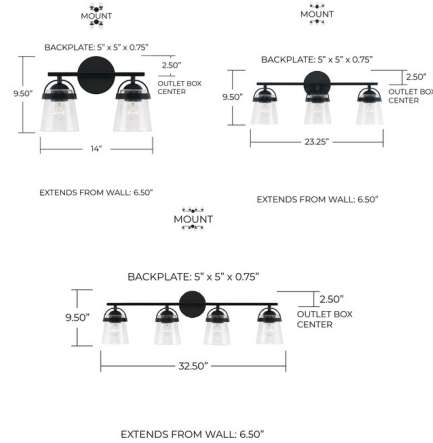

Shown in matte black / clear seeded