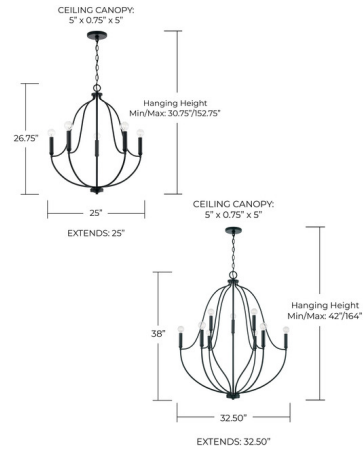

CLICK TO VIEW PRODUCT

Notes: