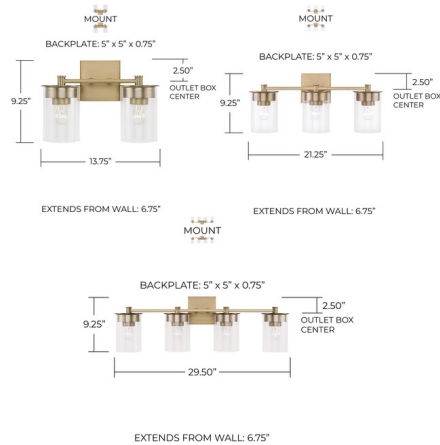

Shown in matte black / clear