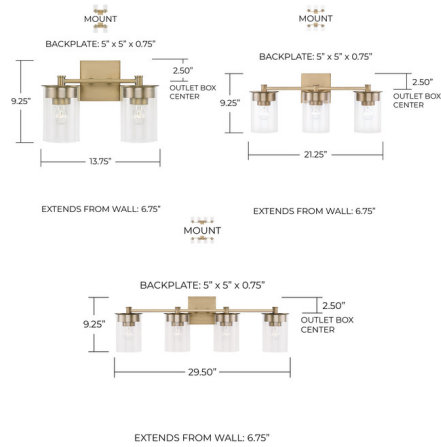

Shown in matte black / clear