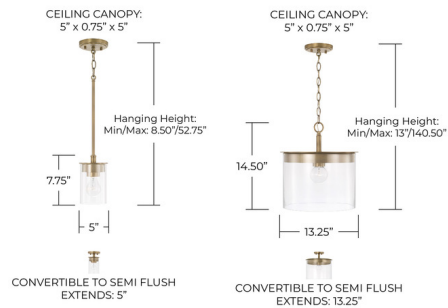

## Mason Dual Mount Pendant By Capital Lighting

### Description

Clean lines and modern forms create the Mason Dual Mount Pendant for Homeplace Lighting. Whether hung as a pendant or semi-flush, the designer details for the ultimate style versatility. Note: The 13.3 inch size is only available in Brushed Nickel. The 5 inch size is only available in Matte Black.

### Specifications

COLOR . . . . . Clear  
BODY FINISH . . . . . Matte Black  
WATTAGE . . . . . 100W  
DIMMER . . . . . Standard 120V  
DIMENSIONS . . . . . 5"W x 7.75"H x 5"D  
BULB NOT INCLUDED . . . . . 1 x A19/Medium (E26)/100W/120V Incandescent  
OTHER BULB OPTIONS . . . . . 1 x A19/Medium (E26)/120V LED  
COUNTRY OF ORIGIN . . . . . China

### Technical Information

PRODUCT DIMENSIONS . . . Downrods Included: 1-6", 1-12" Stems and 120" of Chain

Shown in matte black / clear

CLICK TO VIEW PRODUCT

Notes: