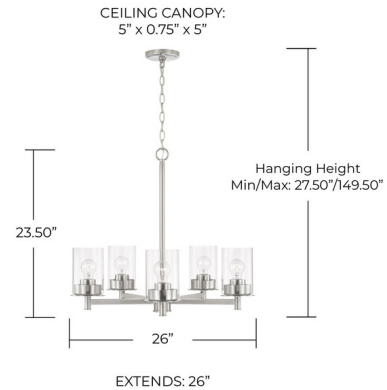

Lightology

lightology.com
866-954-4489
05-18-26

Project: _____

Company: _____

Location: _____ Fixture Type: _____

SPEC #: **CPT1245560**

Approved On: _____ Approved By: _____

Mason Chandelier By Capital Lighting

Description

Clean lines and modern forms create the Mason Chandelier for Homeplace Lighting. A decorative metal cap sits inside clear glass for a layered look.

Shown in matte black / clear

Specifications

COLOR	Clear
BODY FINISH	Matte Black
WATTAGE	500W
DIMMER	Standard 120V
DIMENSIONS	26"W x 23.5"H x 26"D
BULB NOT INCLUDED	5 x A19/Medium (E26)/100W/120V Incandescent
OTHER BULB OPTIONS	5 x A19/Medium (E26)/120V LED
COUNTRY OF ORIGIN	China