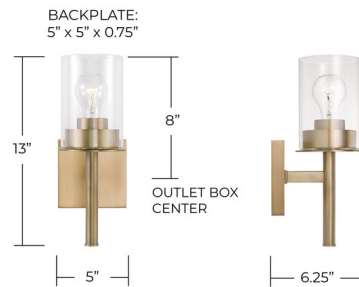

## Mason Wall Sconce By Capital Lighting

### Description

Clean lines and modern forms create the Mason Wall Sconce for Homeplace Lighting. A decorative metal cap sits inside clear glass. Can be mounted up or down.

Shown in matte black / clear

### Specifications

COLOR	Clear
BODY FINISH	Matte Black
WATTAGE	100W
DIMMER	Standard 120V
DIMENSIONS	5"W x 13"H x 6.25"D
BULB NOT INCLUDED	1 x A19/Medium (E26)/100W/120V Incandescent
OTHER BULB OPTIONS	1 x A19/Medium (E26)/12V LED
COUNTRY OF ORIGIN	China