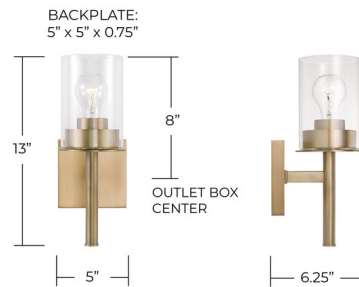

Lightology

lightology.com
866-954-4489
06-19-26

Project: _____

Company: _____

Location: _____ Fixture Type: _____

SPEC #: **CPT1245563**

Approved On: _____ Approved By: _____

Mason Wall Sconce By Capital Lighting

Description

Clean lines and modern forms create the Mason Wall Sconce for Homeplace Lighting. A decorative metal cap sits inside clear glass. Can be mounted up or down.

Shown in matte black / clear

Specifications

COLOR	Clear
BODY FINISH	Matte Black
WATTAGE	100W
DIMMER	Standard 120V
DIMENSIONS	5"W x 13"H x 6.25"D
BULB NOT INCLUDED	1 x A19/Medium (E26)/100W/120V Incandescent
OTHER BULB OPTIONS	1 x A19/Medium (E26)/12V LED
COUNTRY OF ORIGIN	China