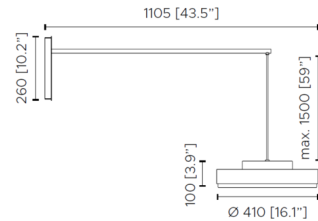

Shown in matte black / polished brass