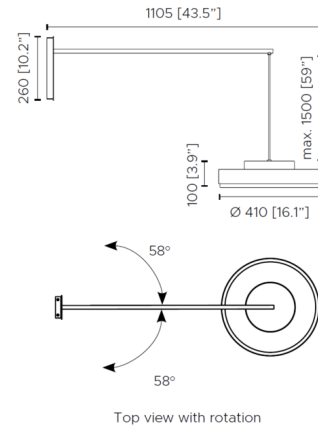

Description

The Discus Swing Arm Wall Sconce features a modern, minimal look that will enhance any interior. The LED light source is enclosed within a pair of discs accented by a metal or leather band and suspended from a horizontal arm. The fixture's arm swings 120 degrees, allowing the fixture to provide light for reading or other tasks. Note: Includes mounting plate for standard 4 inch junction box. The Cream option has a Cream frame and backplate.

Shown in brown / gold

Specifications

COLOR	Gold
BODY FINISH	Brown
WATTAGE	36W
DIMMER	Standard 120V
DIMENSIONS	16.1"W x 3.9"H x 43.5"D
INTEGRATED LED MODULE	1 x LED/36W/120V LED
COUNTRY OF ORIGIN	United States