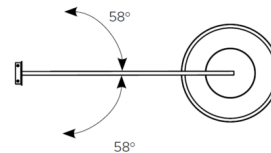

Top view with rotation