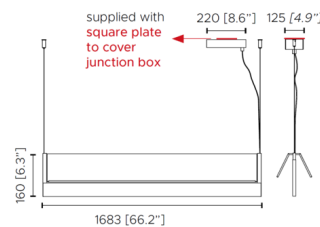

Lightology

lightology.com
866-954-4489
07-06-26

Project: _____
Company: _____
Location: _____ Fixture Type: _____
SPEC #: **CDI1245615**
Approved On: _____ Approved By: _____

Fly Shade Linear Pendant By Contardi

Description

The Fly Shade Linear Pendant makes a sleek modern statement with its slim profile. LED strips cast light both upward and downward, and a fabric diffuser along the top softens the light. This versatile fixture is suitable for a range of applications, including kitchens, dining areas, and offices. Phase cut/TRIAC dimmable. A 4.9 inch square cover plate is included for covering the junction box. The cover plate has a white lacquered finish and can be painted over to match your space.

Specifications

COLOR	White Cotton
BODY FINISH	Champagne
WATTAGE	40W
DIMMER	Low Voltage Electronic
DIMENSIONS	46.5"L x 6.14"W x 7.4"H
INTEGRATED LED MODULE	1 x LED/23W/120V LED
INTEGRATED LED MODULE	1 x LED/17W/120V LED
COUNTRY OF ORIGIN	Italy

Technical Information

COLOR RENDERING	90 CRI
LAMP COLOR	2700K
LUMENS/WATT	203.26
LUMINOUS FLUX	4675 lumens

Shown in champagne / white cotton

CLICK TO VIEW PRODUCT

Notes: