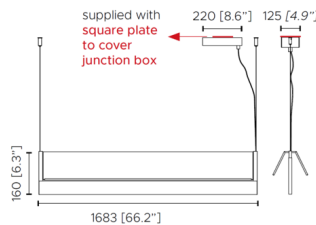

CLICK TO VIEW PRODUCT

Notes: