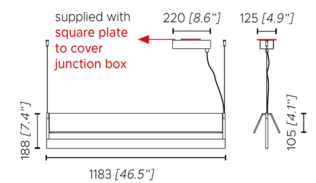

Shown in champagne / white cotton