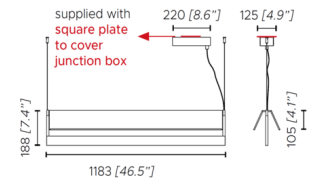

CLICK TO VIEW PRODUCT

Notes: