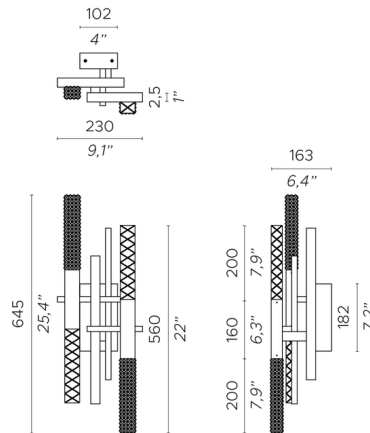

### Specifications

COLOR	Crystal
BODY FINISH	Gold
WATTAGE	16W
DIMMER	Standard 120V
DIMENSIONS	9.05"W x 25.39"H x 6.41"D
INTEGRATED LED MODULE	4 x LED/4W/120V LED
COUNTRY OF ORIGIN	United States

### Technical Information

PRODUCT DIMENSIONS	Backplate: 4"W x 7.2"H
COLOR RENDERING	90 CRI
LAMP COLOR	2700K
LUMENS/WATT	560.00
LUMINOUS FLUX	2240 lumens

Shown in gold / crystal

CLICK TO VIEW PRODUCT

Notes: