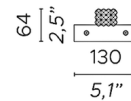

CLICK TO VIEW PRODUCT

Notes: