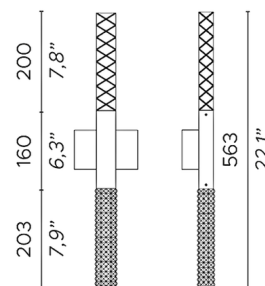

CLICK TO VIEW PRODUCT

Notes: