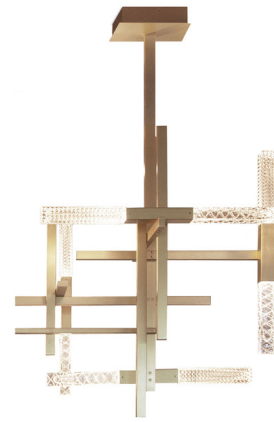

Description

The Mikado Pendant showcases the timeless pairing of brass and crystal with a contemporary twist. The pendant is composed of intersecting metal bars accented with crystal diffusers engraved in two different patterns. Integrated LEDs within the crystal produce an elegant sparkle as light passes through. Mikado's seemingly random but overall balanced composition gives it a striking look that will stand out in any space. Available in three fixed overall heights.

Specifications

COLOR	Crystal
BODY FINISH	Gold
WATTAGE	40W
DIMMER	Standard 120V
DIMENSIONS	27.6"W x 37.4"H x 22.44"D
INTEGRATED LED MODULE	10 x LED/4W/120V LED
COUNTRY OF ORIGIN	United States

Technical Information

PRODUCT DIMENSIONS	Canopy: 8.3" square
COLOR RENDERING	90 CRI
LAMP COLOR	2700K
LUMENS/WATT	1,400.00
LUMINOUS FLUX	5600 lumens

Shown in gold / crystal

CLICK TO VIEW PRODUCT

Notes: