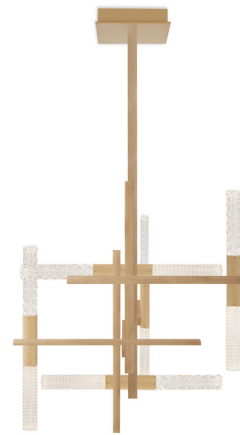

Lightology

lightology.com
866-954-4489
04-22-26

Project: _____

Company: _____

Location: _____ Fixture Type: _____

SPEC #: **CDI1245629**

Approved On: _____ Approved By: _____

Mikado Pendant

By Contardi

Description

The Mikado Pendant showcases the timeless pairing of brass and crystal with a contemporary twist. The pendant is composed of intersecting metal bars accented with crystal diffusers engraved in two different patterns. Integrated LEDs within the crystal produce an elegant sparkle as light passes through. Mikado's seemingly random but overall balanced composition gives it a striking look that will stand out in any space. Available in three fixed overall heights.

Specifications

COLOR Crystal
 BODY FINISH Satin Brass
 WATTAGE 40W
 DIMMER Low Voltage Electronic
 DIMENSIONS 27.6"W x 37.4"H x 22.44"D
 INTEGRATED LED MODULE 10 x LED/4W/120V LED
 COUNTRY OF ORIGIN United States

Technical Information

PRODUCT DIMENSIONS Canopy: 8.3" square
 COLOR RENDERING 90 CRI
 LAMP COLOR 3000K
 LUMENS/WATT 1,400.00
 LUMINOUS FLUX 5600 lumens

Shown in satin brass / crystal

CLICK TO VIEW PRODUCT