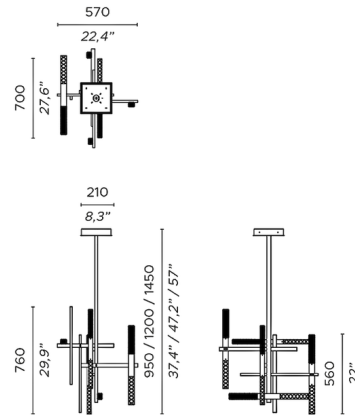

Specifications

COLOR	Crystal
BODY FINISH	Gold
WATTAGE	40W
DIMMER	Standard 120V
DIMENSIONS	27.6"W x 37.4"H x 22.44"D
INTEGRATED LED MODULE	10 x LED/4W/120V LED
COUNTRY OF ORIGIN	United States

Technical Information

PRODUCT DIMENSIONS	Canopy: 8.3" square
COLOR RENDERING	90 CRI
LAMP COLOR	2700K
LUMENS/WATT	1,400.00
LUMINOUS FLUX	5600 lumens

Shown in gold / crystal

CLICK TO VIEW PRODUCT

Notes: