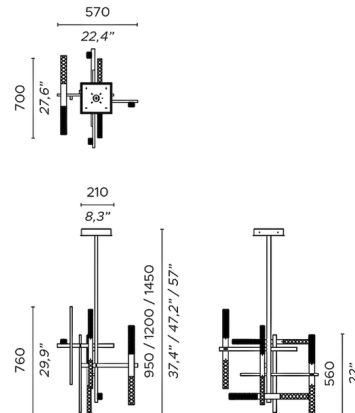

Specifications

COLOR Crystal
 BODY FINISH Satin Brass
 WATTAGE 40W
 DIMMER Low Voltage Electronic
 DIMENSIONS 27.6"W x 37.4"H x 22.44"D
 INTEGRATED LED MODULE 10 x LED/4W/120V LED
 COUNTRY OF ORIGIN United States

Technical Information

PRODUCT DIMENSIONS Canopy: 8.3" square
 COLOR RENDERING 90 CRI
 LAMP COLOR 3000K
 LUMENS/WATT 1,400.00
 LUMINOUS FLUX 5600 lumens

Shown in satin brass / crystal

CLICK TO VIEW PRODUCT