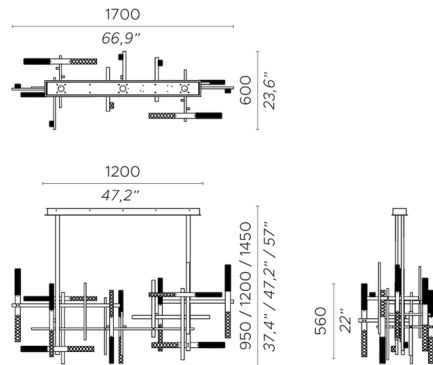

Specifications

COLOR	Crystal
BODY FINISH	Satin Gold
WATTAGE	80W
DIMMER	Standard 120V
DIMENSIONS	66.92"L x 23.6"W x 37.4"H
INTEGRATED LED MODULE	20 x LED/4W/120V LED
COUNTRY OF ORIGIN	United States

Technical Information

PRODUCT DIMENSIONS	Canopy: 47.2"L x 4.8"W
COLOR RENDERING	90 CRI
LAMP COLOR	3000K
LUMENS/WATT	2,800.00
LUMINOUS FLUX	11200 lumens

Shown in satin gold / crystal

CLICK TO VIEW PRODUCT

Notes: