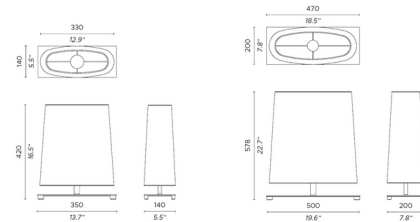

### Description

The Ovale Table Lamp features a tall, wide fabric shade to provide softly diffused illumination. The tapered shade is oval-shaped at the top and bottom with clean lines to emphasize its geometric shapes. The lamp is supported by a sleek rectangular metal base to complete the neat, orderly look. On/off switch located on cord.

### Specifications

COLOR . . . . . White Cotton  
BODY FINISH . . . . . Light Satin Bronze  
WATTAGE . . . . . 10W  
DIMMER . . . . . N/A  
DIMENSIONS . . . . . 13.7"W x 16.5"H x 5.5"D  
BULB NOT INCLUDED . . . . . 1 x A19/Medium (E26)/10W/120V LED  
COUNTRY OF ORIGIN . . . . . United States