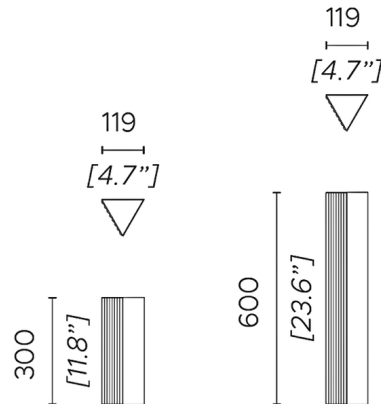

By Contardi

Description

The Stick Wall Light features a triangular shape with pure, essential lines for a stylish look and atmospheric display of light. One side of the sconce is composed of a ribbed glass diffuser, which creates different lighting effects as the fixture is viewed from different angles.

Specifications

COLOR Clear Ribbed
 BODY FINISH Satin Golden Nickel
 WATTAGE 13.5W
 DIMMER Low Voltage Electronic
 DIMENSIONS 4.7"W x 11.8"H x 4.7"D
 INTEGRATED LED MODULE 1 x LED/13.5W/120V LED
 COUNTRY OF ORIGIN United States

Technical Information

COLOR RENDERING 90 CRI
 LAMP COLOR 2700K
 LUMENS/WATT 92.59
 LUMINOUS FLUX 1250 lumens

Shown in satin golden nickel / clear ribbed

CLICK TO VIEW PRODUCT

Notes: