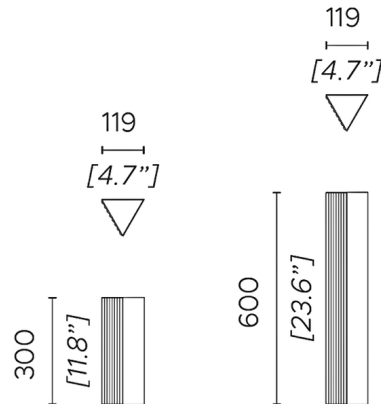

By Contardi

Description

The Stick Wall Light features a triangular shape with pure, essential lines for a stylish look and atmospheric display of light. One side of the sconce is composed of a ribbed glass diffuser, which creates different lighting effects as the fixture is viewed from different angles.

Specifications

COLOR	Clear Ribbed
BODY FINISH	Champagne
WATTAGE	13.5W
DIMMER	Standard 120V
DIMENSIONS	4.7"W x 11.8"H x 4.7"D
INTEGRATED LED MODULE	1 x LED/13.5W/120V LED
COUNTRY OF ORIGIN	United States

Technical Information

COLOR RENDERING	90 CRI
LAMP COLOR	2700K
LUMENS/WATT	92.59
LUMINOUS FLUX	1250 lumens

Shown in champagne / clear ribbed

CLICK TO VIEW PRODUCT

Notes: