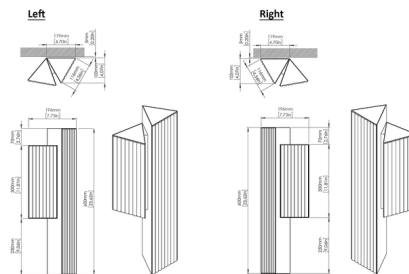

CLICK TO VIEW PRODUCT

Notes: