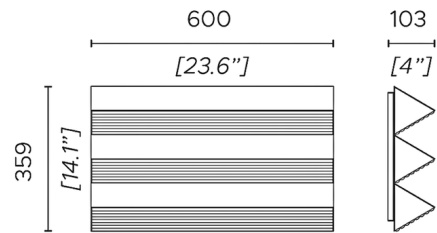

By Contardi

Description

The Stick Trio Wall Light features triangular shapes and pure, essential lines for a stylish look and atmospheric display of light. The integrated LED light sources are housed within ribbed glass diffusers to diffuse light. Stick's high light output is perfect for providing task lighting over a counter or table.

Shown in champagne / clear ribbed

Specifications

COLOR Clear Ribbed
BODY FINISH Champagne
WATTAGE 81W
DIMMER Standard 120V
DIMENSIONS 23.6"W x 14.1"H x 4"D
INTEGRATED LED MODULE 3 x LED/27W/120V LED
COUNTRY OF ORIGIN United States

Technical Information

COLOR RENDERING 90 CRI
LAMP COLOR 2700K
LUMENS/WATT 277.78
LUMINOUS FLUX 7500 lumens

CLICK TO VIEW PRODUCT

Notes: