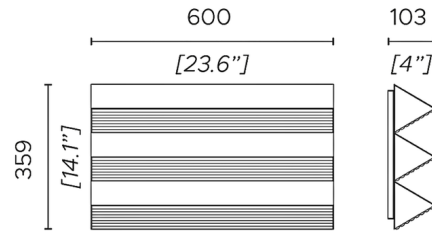

### Specifications

COLOR . . . . . Clear Ribbed  
BODY FINISH . . . . . Satin Golden Nickel  
WATTAGE . . . . . 81W  
DIMMER . . . . . Low Voltage Electronic  
DIMENSIONS . . . . . 23.6"W x 14.1"H x 4"D  
INTEGRATED LED MODULE . . . . . 3 x LED/27W/120V LED  
COUNTRY OF ORIGIN . . . . . United States