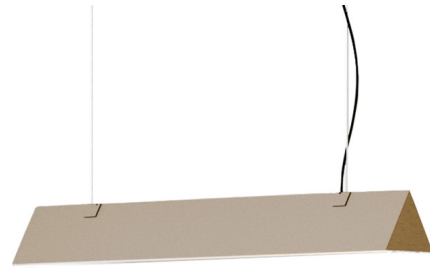

## Stick Linear Pendant

By Contardi

### Description

The Stick Linear Pendant features a triangular shape with pure, essential lines for a stylish look and atmospheric display of light. The LED light source is housed behind a ribbed glass diffuser, which creates soft diffused light to create a relaxed atmosphere. Phase cut / TRIAC dimmable.

Shown in satin golden nickel / clear ribbed

### Specifications

COLOR	Clear Ribbed
BODY FINISH	Satin Golden Nickel
WATTAGE	120W
DIMMER	Low Voltage Electronic
DIMENSIONS	35.4"L x 4.7"W x 4.2"H
INTEGRATED LED MODULE	3 x LED/40W/120V LED
COUNTRY OF ORIGIN	United States