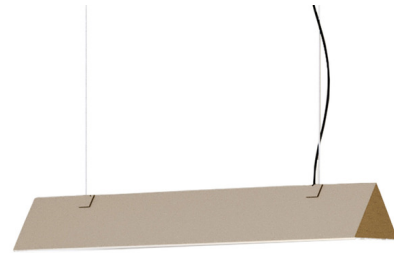

Lightology

lightology.com
866-954-4489
05-22-26

Project: _____
 Company: _____
 Location: _____ Fixture Type: _____
 SPEC #: **CDI1245652**
 Approved On: _____ Approved By: _____

Stick Linear Pendant By Contardi

Description

The Stick Linear Pendant features a triangular shape with pure, essential lines for a stylish look and atmospheric display of light. The LED light source is housed behind a ribbed glass diffuser, which creates soft diffused light to create a relaxed atmosphere. Phase cut / TRIAC dimmable.

Shown in champagne / clear ribbed

Specifications

COLOR	Clear Ribbed
BODY FINISH	Champagne
WATTAGE	120W
DIMMER	Low Voltage Electronic
DIMENSIONS	35.4"L x 4.7"W x 4.2"H
INTEGRATED LED MODULE	3 x LED/40W/120V LED
COUNTRY OF ORIGIN	United States