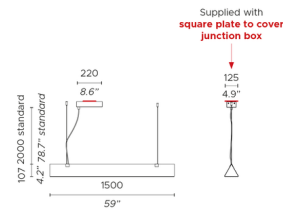

Description

The Stick Linear Pendant features a triangular shape with pure, essential lines for a stylish look and atmospheric display of light. The LED light source is housed behind a ribbed glass diffuser, which creates soft diffused light to create a relaxed atmosphere. Phase cut / TRIAC dimmable.

Shown in champagne / clear ribbed

Specifications

COLOR	Clear Ribbed
BODY FINISH	Champagne
WATTAGE	120W
DIMMER	Low Voltage Electronic
DIMENSIONS	35.4"L x 4.7"W x 4.2"H
INTEGRATED LED MODULE	3 x LED/40W/120V LED
COUNTRY OF ORIGIN	United States