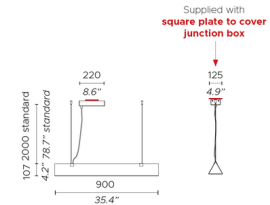

Shown in champagne / clear ribbed

Specifications

COLOR	Clear Ribbed
BODY FINISH	Champagne
WATTAGE	120W
DIMMER	Low Voltage Electronic
DIMENSIONS	35.4"L x 4.7"W x 4.2"H
INTEGRATED LED MODULE	3 x LED/40W/120V LED
COUNTRY OF ORIGIN	United States