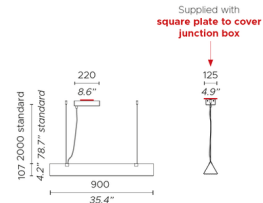

Shown in champagne / clear ribbed

Specifications

COLOR Clear Ribbed
 BODY FINISH Champagne
 WATTAGE 120W
 DIMMER Low Voltage Electronic
 DIMENSIONS 35.4"L x 4.7"W x 4.2"H
 INTEGRATED LED MODULE 3 x LED/40W/120V LED
 COUNTRY OF ORIGIN United States