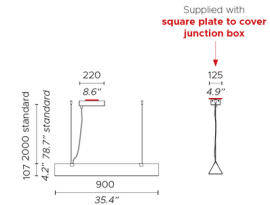

### Specifications

COLOR	Clear Ribbed
BODY FINISH	Satin Golden Nickel
WATTAGE	120W
DIMMER	Low Voltage Electronic
DIMENSIONS	35.4"L x 4.7"W x 4.2"H
INTEGRATED LED MODULE	3 x LED/40W/120V LED
COUNTRY OF ORIGIN	United States