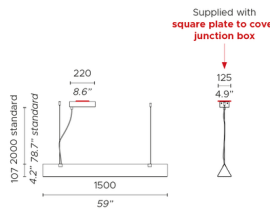

### Specifications

COLOR	Clear Ribbed
BODY FINISH	Satin Golden Nickel
WATTAGE	120W
DIMMER	Low Voltage Electronic
DIMENSIONS	35.4"L x 4.7"W x 4.2"H
INTEGRATED LED MODULE	3 x LED/40W/120V LED
COUNTRY OF ORIGIN	United States