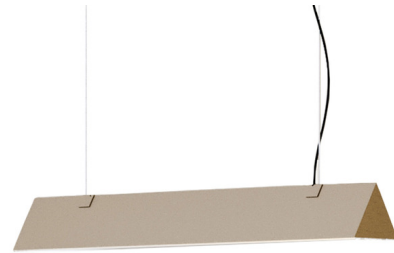

Lightology

lightology.com
866-954-4489
07-06-26

Project: _____

Company: _____

Location: _____ Fixture Type: _____

SPEC #: **CDI1245652**

Approved On: _____ Approved By: _____

Stick Linear Pendant

By Contardi

Description

The Stick Linear Pendant features a triangular shape with pure, essential lines for a stylish look and atmospheric display of light. The LED light source is housed behind a ribbed glass diffuser, which creates soft diffused light to create a relaxed atmosphere. Phase cut / TRIAC dimmable.

Shown in champagne / clear ribbed

Specifications

COLOR Clear Ribbed
 BODY FINISH Champagne
 WATTAGE 120W
 DIMMER Low Voltage Electronic
 DIMENSIONS 35.4"L x 4.7"W x 4.2"H
 INTEGRATED LED MODULE 3 x LED/40W/120V LED
 COUNTRY OF ORIGIN United States