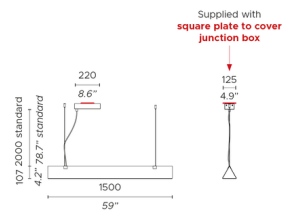

By Contardi

Description

The Stick Linear Pendant features a triangular shape with pure, essential lines for a stylish look and atmospheric display of light. The LED light source is housed behind a ribbed glass diffuser, which creates soft diffused light to create a relaxed atmosphere. Phase cut / TRIAC dimmable.

Shown in champagne / clear ribbed

Specifications

COLOR Clear Ribbed
 BODY FINISH Champagne
 WATTAGE 120W
 DIMMER Low Voltage Electronic
 DIMENSIONS 35.4"L x 4.7"W x 4.2"H
 INTEGRATED LED MODULE 3 x LED/40W/120V LED
 COUNTRY OF ORIGIN United States