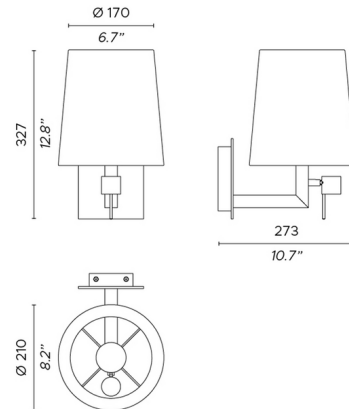

CLICK TO VIEW PRODUCT

Notes: