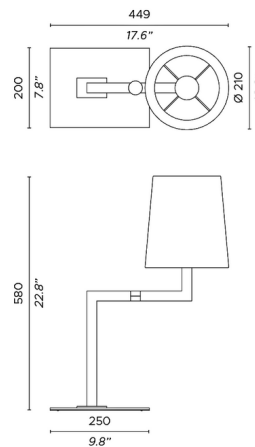

Specifications

COLOR White Cotton
BODY FINISH Light Satin Bronze
WATTAGE 12W
DIMMER N/A
DIMENSIONS 17.6"W x 22.83"H x 10.2"D
BULB NOT INCLUDED 1 x A19/Medium (E26)/12W/120V LED
COUNTRY OF ORIGIN United States

Technical Information

PRODUCT DIMENSIONS Cord Length: 78.7"

Shown in light satin bronze / white cotton

CLICK TO VIEW PRODUCT

Notes: