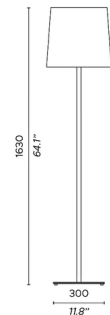

### Description

The Tonda Floor Lamp features a stylish transitional design that will complement a wide variety of decor styles. The tapered fabric shade provides diffused illumination with a neat and clean-lined aesthetic. It is supported by a sleek rectangular post to complete the look. On/off switch located on cord.

### Specifications

COLOR	White Cotton
BODY FINISH	Satin Bronze
WATTAGE	14W
DIMMER	N/A
DIMENSIONS	14.9"W x 64.17"H
BULB NOT INCLUDED	1 x A19/Medium (E26)/14W/120V LED
COUNTRY OF ORIGIN	United States

CLICK TO VIEW PRODUCT