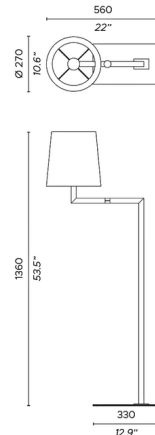

Specifications

COLOR White Linen
BODY FINISH Bronze
WATTAGE 14W
DIMMER Included
DIMENSIONS 22"W x 53.54"H x 10.6"D
BULB NOT INCLUDED 1 x A19/Medium (E26)/14W/120V LED
COUNTRY OF ORIGIN United States

Technical Information

PRODUCT DIMENSIONS Cord Length: 78.7"

Shown in bronze / white linen

CLICK TO VIEW PRODUCT

Notes: