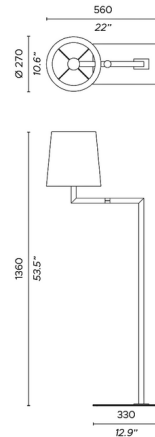

Specifications

COLOR White Cotton
BODY FINISH Satin Bronze
WATTAGE 14W
DIMMER N/A
DIMENSIONS 22"W x 53.54"H x 10.6"D
BULB NOT INCLUDED 1 x A19/Medium (E26)/14W/120V LED
COUNTRY OF ORIGIN United States

Technical Information

PRODUCT DIMENSIONS Cord Length: 78.7"

Shown in satin bronze / white cotton

CLICK TO VIEW PRODUCT

Notes: