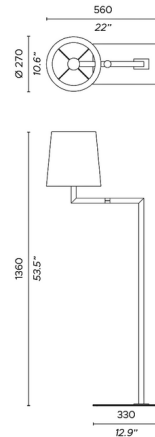

Specifications

COLOR White Linen
BODY FINISH Bronze
WATTAGE 14W
DIMMER Included
DIMENSIONS 22"W x 53.54"H x 10.6"D
BULB NOT INCLUDED 1 x A19/Medium (E26)/14W/120V LED
COUNTRY OF ORIGIN United States

Technical Information

PRODUCT DIMENSIONS Cord Length: 78.7"

Shown in bronze / white linen

CLICK TO VIEW PRODUCT

Notes: