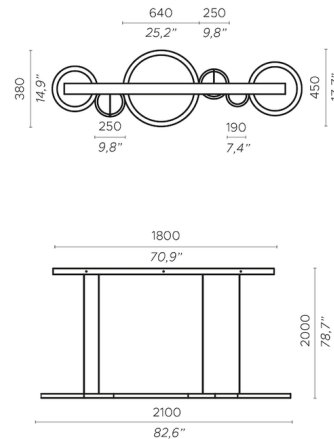

Shown in dark bronze / white