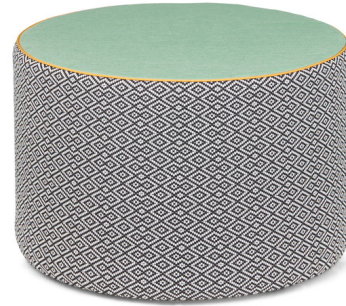

Lightology

lightology.com
866-954-4489
05-21-26

Project: _____

Company: _____

Location: _____ Fixture Type: _____

SPEC #: **CDI1245693**

Approved On: _____ Approved By: _____

Calybabu Pouf

By Contardi

Description

The Calybabu Pouf is a handy outdoor ottoman perfect for providing additional seating at an outdoor gathering while adding a pop of color to the space. The pouf is constructed from polystyrene padding with a water repellent treatment suitable for outdoor use. A variety of multicolored, geometric patterns are available, giving Calybabu a unique flair.

Shown in pattern m

Specifications

COLOR	Pattern M
BODY FINISH	N/A
WATTAGE	N/A
DIMMER	N/A
DIMENSIONS	17.71"W x 23.62"H
BULB	N/A
COUNTRY OF ORIGIN	Italy

CLICK TO VIEW PRODUCT

Notes: