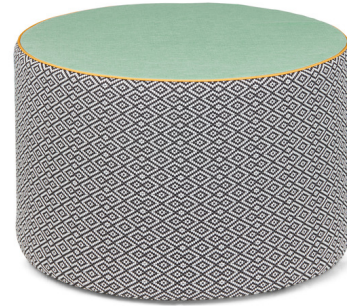

Lightology

lightology.com
866-954-4489
04-05-26

Project: _____

Company: _____

Location: _____ Fixture Type: _____

SPEC #: **CDI1245693**

Approved On: _____ Approved By: _____

Calybabu Pouf By Contardi

Description

The Calybabu Pouf is a handy outdoor ottoman perfect for providing additional seating at an outdoor gathering while adding a pop of color to the space. The pouf is constructed from polystyrene padding with a water repellent treatment suitable for outdoor use. A variety of multicolored, geometric patterns are available, giving Calybabu a unique flair.

Shown in pattern m

Specifications

COLOR	Pattern M
BODY FINISH	N/A
WATTAGE	N/A
DIMMER	N/A
DIMENSIONS	17.71"W x 23.62"H
BULB	N/A
COUNTRY OF ORIGIN	Italy

CLICK TO VIEW PRODUCT

Notes: