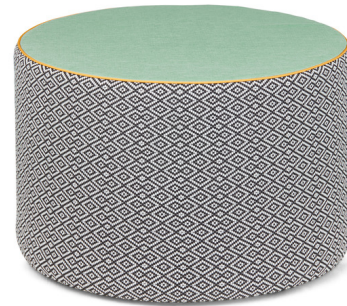

Lightology

lightology.com
866-954-4489
07-07-26

Project: _____

Company: _____

Location: _____ Fixture Type: _____

SPEC #: **CDI1245693**

Approved On: _____ Approved By: _____

Calybabu Pouf

By Contardi

Description

The Calybabu Pouf is a handy outdoor ottoman perfect for providing additional seating at an outdoor gathering while adding a pop of color to the space. The pouf is constructed from polystyrene padding with a water repellent treatment suitable for outdoor use. A variety of multicolored, geometric patterns are available, giving Calybabu a unique flair.

Shown in pattern m

Specifications

COLOR	Pattern M
BODY FINISH	N/A
WATTAGE	N/A
DIMMER	N/A
DIMENSIONS	17.71"W x 23.62"H
BULB	N/A
COUNTRY OF ORIGIN	Italy

CLICK TO VIEW PRODUCT

Notes: