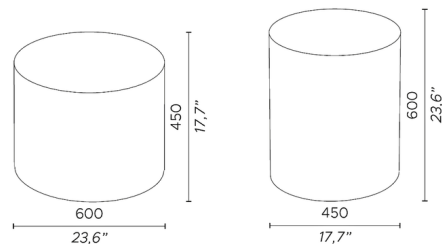

Shown in pattern m

Specifications

COLOR	Pattern M
BODY FINISH	N/A
WATTAGE	N/A
DIMMER	N/A
DIMENSIONS	17.71"W x 23.62"H
BULB	N/A
COUNTRY OF ORIGIN	Italy

CLICK TO VIEW PRODUCT

Notes: