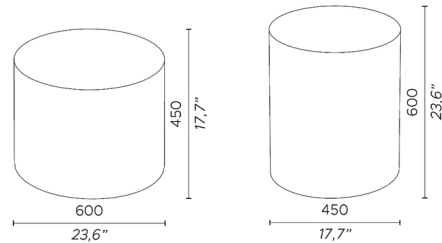

Shown in pattern m

Specifications

COLOR	Pattern M
BODY FINISH	N/A
WATTAGE	N/A
DIMMER	N/A
DIMENSIONS	17.71"W x 23.62"H
BULB	N/A
COUNTRY OF ORIGIN	Italy

CLICK TO VIEW PRODUCT

Notes: