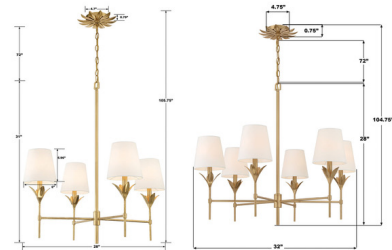

### Description

The Broche Chandelier embodies a harmonious blend of traditional and modern elements. This fixture exudes timeless elegance with its candelabra-style frame and white linen shades. The layered wrought iron leaves create a stunning and functional display of light. This chandelier adds a touch of refined glamour to any space, making it perfect for transitional and modern designs. Can be used with or without included shades.

### Specifications

COLOR . . . . . White  
BODY FINISH . . . . . Antique Gold  
WATTAGE . . . . . 36W  
DIMMER . . . . . Standard 120V  
DIMENSIONS . . . . . 28"W x 31"H  
BULB NOT INCLUDED . . . . . 4 x B10/Candelabra (E12)/9W/120V LED  
OTHER BULB OPTIONS . . . . . B10/Candelabra (E12)/60W/120V Incandescent  
COUNTRY OF ORIGIN . . . . . China

### Technical Information

PRODUCT DIMENSIONS . . . . . Adjustable Chain Length: 72"

Shown in antique gold / white

CLICK TO VIEW PRODUCT

Notes: