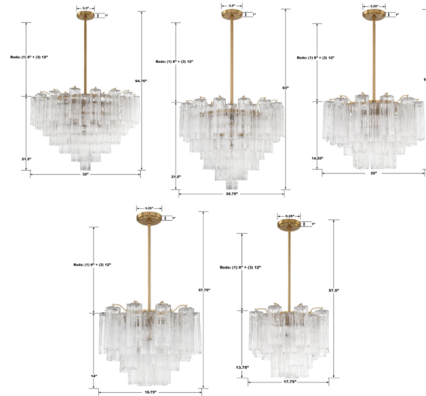

Description

The captivating Addis Chandelier represents a contemporary reimagining of the classic midcentury Tronchi chandelier. Its elegant lines and geometric forms convey an air of sophistication and refinement. Layers of textured Tronchi glass tubes create a captivating rounded star design, casting warm, enchanting shadows throughout your room. Note: Amber glass is not available with a Polished Chrome finish. Due to the weight of the 26.8 inch and 32 inch fixtures, additional ceiling support is required.

Shown in aged brass / clear

Specifications

COLOR	Clear
BODY FINISH	Aged Brass
WATTAGE	36W
DIMMER	Standard 120V
DIMENSIONS	17.75"W x 13.75"H x 17.75"D
BULB NOT INCLUDED	4 x B11/Candelabra (E12)/9W/120V LED
OTHER BULB OPTIONS	4 x B11/Candelabra (E12)/60W/120V Incandescent
COUNTRY OF ORIGIN	China