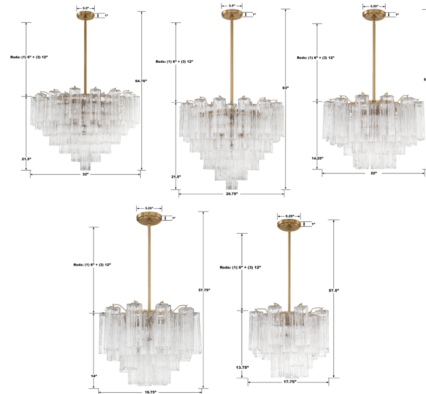

### Description

The captivating Addis Chandelier represents a contemporary reimagining of the classic midcentury Tronchi chandelier. Its elegant lines and geometric forms convey an air of sophistication and refinement. Layers of textured Tronchi glass tubes create a captivating rounded star design, casting warm, enchanting shadows throughout your room. Note: Amber glass is not available with a Polished Chrome finish. Due to the weight of the 26.8 inch and 32 inch fixtures, additional ceiling support is required.

### Specifications

COLOR . . . . . Clear  
BODY FINISH . . . . . Polished Chrome  
WATTAGE . . . . . 36W  
DIMMER . . . . . Standard 120V  
DIMENSIONS . . . . . 17.75"W x 13.75"H x 17.75"D  
BULB NOT INCLUDED . . . . . 4 x B11/Candelabra (E12)/9W/120V LED  
OTHER BULB OPTIONS . . . . . B11/Candelabra (E12)/60W/120V Incandescent  
COUNTRY OF ORIGIN . . . . . China

### Technical Information

PRODUCT DIMENSIONS . . . . . Downrods: One 6" and Three 12" Included

Shown in polished chrome / clear

CLICK TO VIEW PRODUCT

Notes: