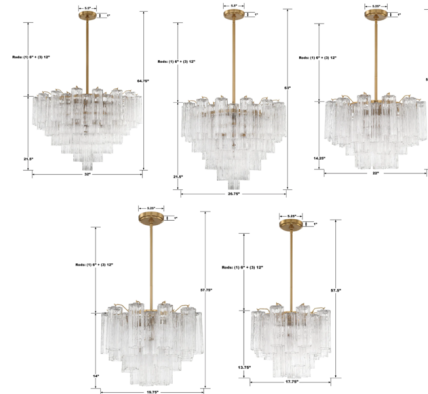

Description

The captivating Addis Chandelier represents a contemporary reimagining of the classic midcentury Tronchi chandelier. Its elegant lines and geometric forms convey an air of sophistication and refinement. Layers of textured Tronchi glass tubes create a captivating rounded star design, casting warm, enchanting shadows throughout your room. Note: Amber glass is not available with a Polished Chrome finish. Due to the weight of the 26.8 inch and 32 inch fixtures, additional ceiling support is required.

Specifications

COLOR Clear
 BODY FINISH Polished Chrome
 WATTAGE 36W
 DIMMER Standard 120V
 DIMENSIONS 17.75"W x 13.75"H x 17.75"D
 BULB NOT INCLUDED 4 x B11/Candelabra (E12)/9W/120V LED
 OTHER BULB OPTIONS B11/Candelabra (E12)/60W/120V Incandescent
 COUNTRY OF ORIGIN China

Technical Information

PRODUCT DIMENSIONS Downrods: One 6" and Three 12" Included

Shown in polished chrome / clear

CLICK TO VIEW PRODUCT

Notes: