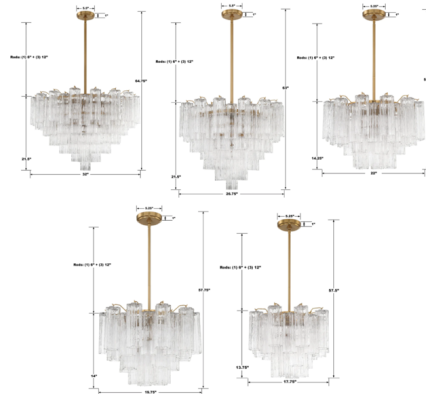

### Description

The captivating Addis Chandelier represents a contemporary reimagining of the classic midcentury Tronchi chandelier. Its elegant lines and geometric forms convey an air of sophistication and refinement. Layers of textured Tronchi glass tubes create a captivating rounded star design, casting warm, enchanting shadows throughout your room. Note: Amber glass is not available with a Polished Chrome finish. Due to the weight of the 26.8 inch and 32 inch fixtures, additional ceiling support is required.

### Specifications

COLOR . . . . . Clear  
 BODY FINISH . . . . . Polished Chrome  
 WATTAGE . . . . . 36W  
 DIMMER . . . . . Standard 120V  
 DIMENSIONS . . . . . 17.75"W x 13.75"H x 17.75"D  
 BULB NOT INCLUDED . . . . . 4 x B11/Candelabra (E12)/9W/120V LED  
 OTHER BULB OPTIONS . . . . . B11/Candelabra (E12)/60W/120V Incandescent  
 COUNTRY OF ORIGIN . . . . . China

### Technical Information

PRODUCT DIMENSIONS . . . . . Downrods: One 6" and Three 12" Included

Shown in polished chrome / clear

CLICK TO VIEW PRODUCT

Notes: