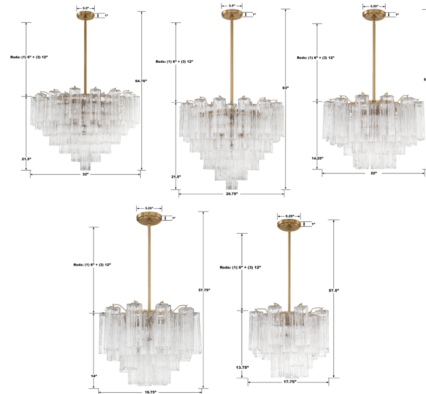

Description

The captivating Addis Chandelier represents a contemporary reimagining of the classic midcentury Tronchi chandelier. Its elegant lines and geometric forms convey an air of sophistication and refinement. Layers of textured Tronchi glass tubes create a captivating rounded star design, casting warm, enchanting shadows throughout your room. Note: Amber glass is not available with a Polished Chrome finish. Due to the weight of the 26.8 inch and 32 inch fixtures, additional ceiling support is required.

Specifications

COLOR Clear
BODY FINISH Polished Chrome
WATTAGE 36W
DIMMER Standard 120V
DIMENSIONS 17.75"W x 13.75"H x 17.75"D
BULB NOT INCLUDED 4 x B11/Candelabra (E12)/9W/120V LED
OTHER BULB OPTIONS B11/Candelabra (E12)/60W/120V Incandescent
COUNTRY OF ORIGIN China

Technical Information

PRODUCT DIMENSIONS Downrods: One 6" and Three 12" Included

Shown in polished chrome / clear

CLICK TO VIEW PRODUCT

Notes: