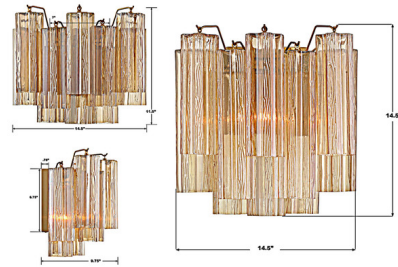

By Crystorama

Description

The Addis Wall Sconce represents a contemporary reimagining of the classic midcentury Tronchi chandelier. Its elegant lines and geometric forms convey an air of sophistication and refinement. Layers of textured Tronchi glass tubes create a captivating rounded star design, casting warm, enchanting shadows throughout your room. Note: Amber glass is not available with a Polished Chrome finish.

Shown in polished chrome / clear

Specifications

COLOR	Clear
BODY FINISH	Polished Chrome
WATTAGE	18W
DIMMER	Standard 120V
DIMENSIONS	14.5\"W x 11.75\"H x 9.75\"D
BULB NOT INCLUDED	2 x B10/Candelabra (E12)/9W/120V LED
OTHER BULB OPTIONS	B10/Candelabra (E12)/60W/120V Incandescent
COUNTRY OF ORIGIN	China