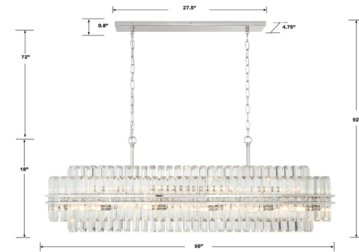

### Description

Create a lasting impression with the Hayes collection. This stunning Hayes Linear Chandelier doubles as a work of art, boasting tiered multi-faceted crystals gracefully held by a steel frame. The finish adds a touch of modern sophistication and transforms any space into a focal point of attention. Prepare to elevate your surroundings with the Hayes collection's striking beauty and mesmerizing presence.

### Specifications

COLOR . . . . . Crystal  
BODY FINISH . . . . . Aged Brass  
WATTAGE . . . . . 64W  
DIMMER . . . . . Standard 120V  
DIMENSIONS . . . . . 50"L x 11"W x 18"H  
BULB NOT INCLUDED . . . . . 16 x B10/Candelabra (E12)/4W/120V LED  
COUNTRY OF ORIGIN . . . . . China

### Technical Information

PRODUCT DIMENSIONS . . . . . Downrods Included: 2-8.5" stems

Notes:

Shown in aged brass / crystal

CLICK TO VIEW PRODUCT