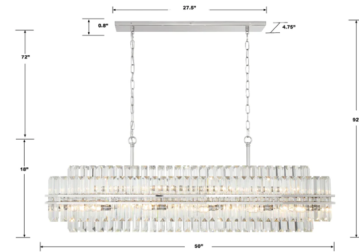

CLICK TO VIEW PRODUCT

Notes: