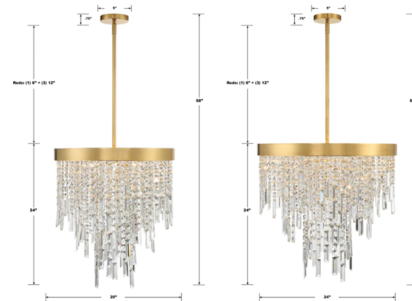

By Crystorama

Description

The Winfield Chandelier adds a touch of artistic elegance to your interior space. Strands of multi-faceted, square and rectangular cut crystals cascade from the steel frame, casting warm, captivating shadows of light throughout your room.

Shown in antique gold / crystal

Specifications

COLOR	Crystal
BODY FINISH	Antique Gold
WATTAGE	45W
DIMMER	Standard 120V
DIMENSIONS	20"W x 23.5"H
BULB NOT INCLUDED	5 x B10/Candelabra (E12)/9W/120V LED
OTHER BULB OPTIONS	B10/Candelabra (E12)/60W/120V Incandescent
COUNTRY OF ORIGIN	China

Technical Information

PRODUCT DIMENSIONS Downrods: One 6" and Three 12" Included

CLICK TO VIEW PRODUCT

Notes: