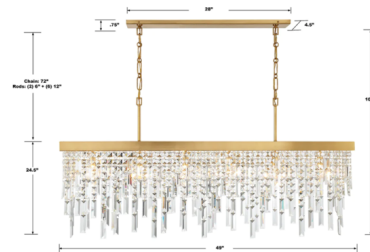

By Crystorama

Description

The Winfield Linear Chandelier adds a touch of artistic elegance to your interior space. Strands of multi-faceted, square and rectangular cut crystals cascade from the steel frame, casting warm, captivating shadows of light throughout your room.

Shown in antique gold / crystal

Specifications

COLOR	Crystal
BODY FINISH	Antique Gold
WATTAGE	54W
DIMMER	Standard 120V
DIMENSIONS	49"L x 9"W x 24.5"H
BULB NOT INCLUDED	6 x B10/Candelabra (E12)/9W/120V LED
OTHER BULB OPTIONS	B10/Candelabra (E12)/60W/120V Incandescent
COUNTRY OF ORIGIN	China