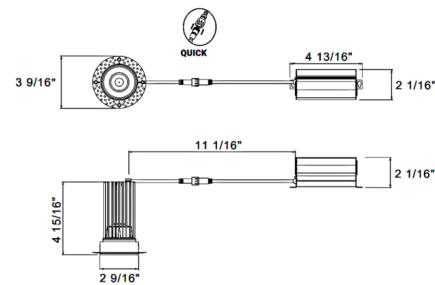

CLICK TO VIEW PRODUCT

Notes: