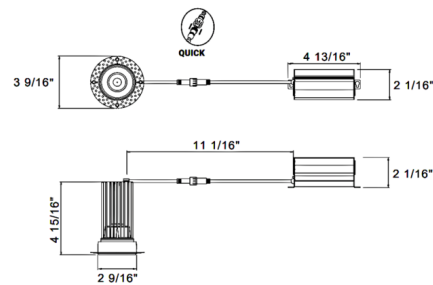

CLICK TO VIEW PRODUCT

Notes: