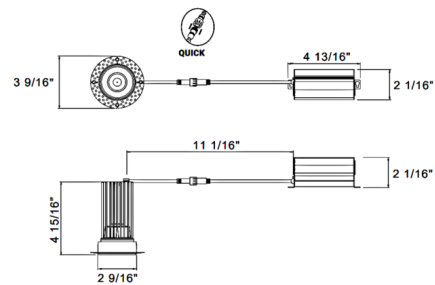

CLICK TO VIEW PRODUCT

Notes: