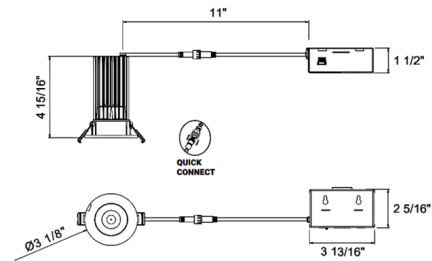

CLICK TO VIEW PRODUCT

Notes: