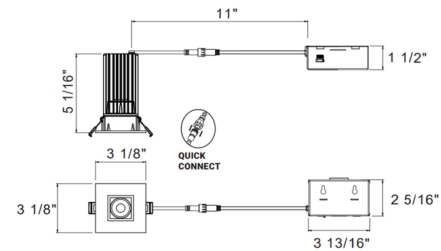

Description

The Midway 2 Inch Square Color-Select High Output Fixed Downlight Trim with Housing features an IC rated body with switch-selectable color temperature 2700K/3000K/3500K/4000K/5000K up to 1068 lumens. Includes 120 volt driver enclosed in junction box. Mates to driver box with included quick connector. TRIAC and ELV dimming. Note: New construction smash plate sold separately.

Shown in white

Specifications

REFLECTOR/BAFFLE COLOR	N/A
BODY FINISH	White
WATTAGE	15W
DIMMER	Low Voltage Electronic
DIMENSIONS	3.13"W x 5.06"H x 3.13"D
INTEGRATED LED MODULE	1 x LED/15W/120V LED
COUNTRY OF ORIGIN	China

Technical Information

APERTURE SHAPE	Square
HOUSING HEIGHT	5"
HOUSING TYPE	Remodel IC Airtight
CEILING TYPE	Drywall with Trim
FUNCTION	Downlight
BEAM ANGLE	38°
COLOR RENDERING	90 CRI
LAMP COLOR	CCT Select
LUMENS/WATT	71.20
LUMINOUS FLUX	1068 lumens