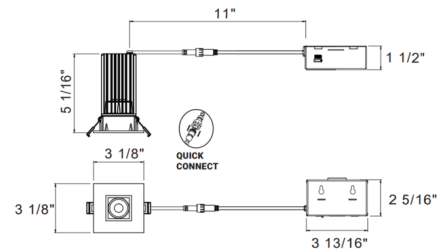

CLICK TO VIEW PRODUCT

Notes: