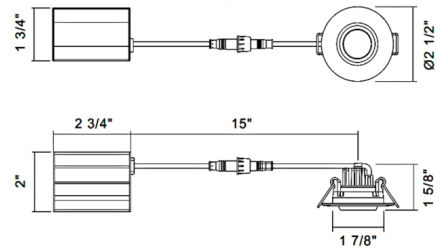

CLICK TO VIEW PRODUCT

Notes: