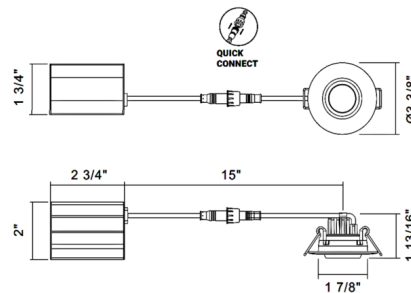

CLICK TO VIEW PRODUCT

Notes: